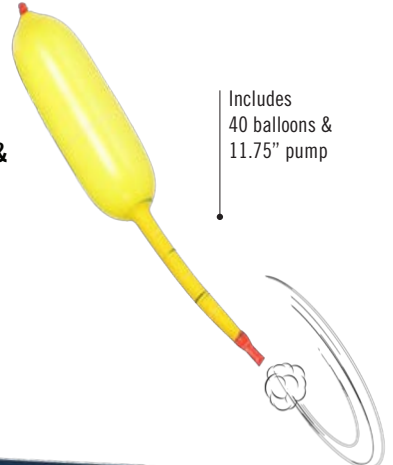

Voice Changer
Age 5+
6.5" T40054

Rocket Balloons & Pump
Age 8+
T40052

Includes
40 balloons &
11.75" pump

Dance Ribbon
Age 5+
50" T40056

Juggling Balls
Age 6+
Set of 3
2" T40060

Includes
5 tops &
1 wind-up
handle