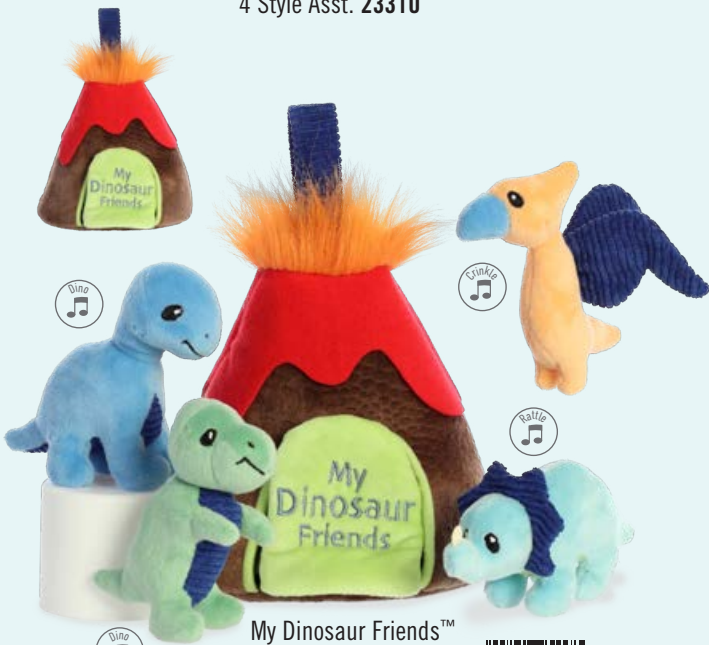

My Dinosaur Friends™
6" Carrier 2" ~ 4"
4 Style Asst. 23157