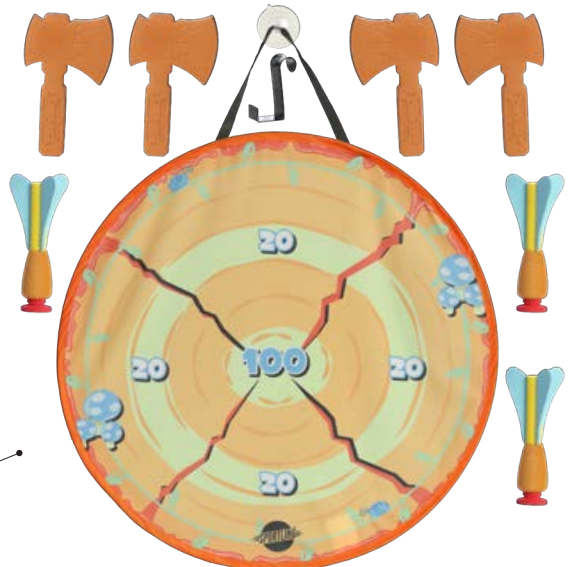

Jumbo Flying Ring Asst.

Age 5+
T40098

Asst. contains
6 - 18" Rings
6 - 24" Rings

Includes
2 rackets, 3 balls
& reusable bag

**Racket Game
Combo Set**
Age 5+
21" T40099

**Axe Throwing & Dart
Combo Set**
Age 5+
T40100