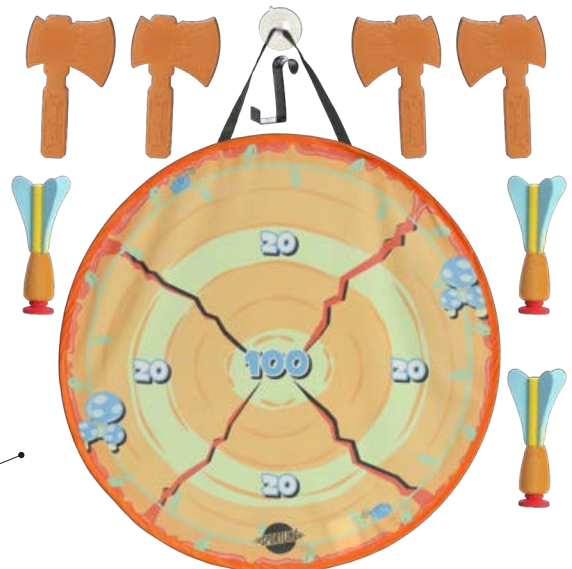

Jumbo Flying Ring Asst.

Age 5+
T40098

Asst. contains
6 - 18" Rings
6 - 24" Rings

Includes
2 rackets, 3 balls
& reusable bag

**Racket Game
Combo Set**
Age 5+
21" T40099

**Axe Throwing & Dart
Combo Set**
Age 5+
T40100