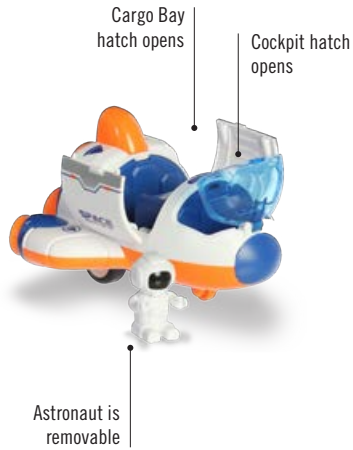

Friction Spacecraft
Age 3+
2 Asst. Colors
4.5" T40041

0 92943 40041 2
Display of 12