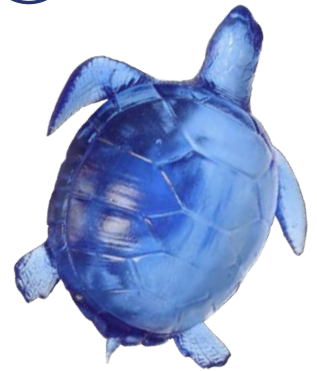

Display of 12

Sea Turtle Sugar Squeezy
2 Asst. Colors
Age 3+
4" T40016

Display of 12

Display of 12

Display of 12