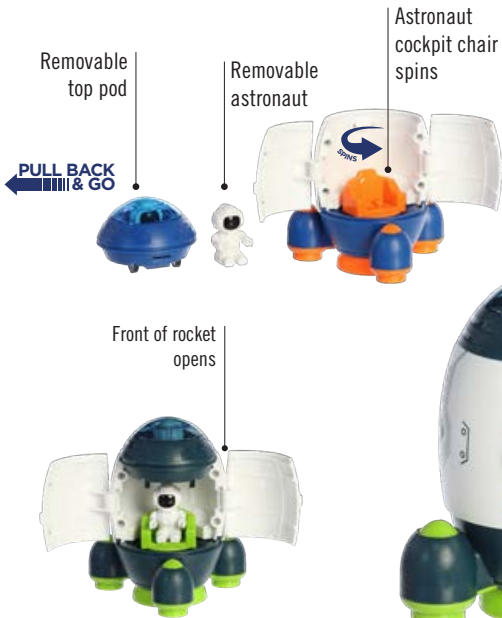

PULL BACK & GO

PUSH LEVER DOWN

Friction Spacecraft
Age 3+
2 Asst. Colors
4.5" T40041

0 92943 40041 2
Display of 12

Friction Space Rover
Age 3+
2 Asst. Colors
3.5" T40042

0 92943 40042 2
Display of 12

Pullback Rocket
Age 3+
2 Asst. Colors
4" T40043