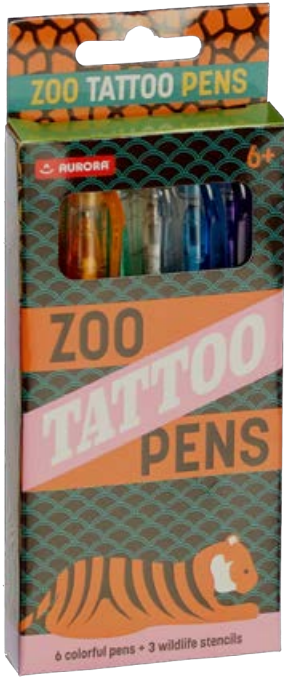

Includes
6 pens &
3 stencils