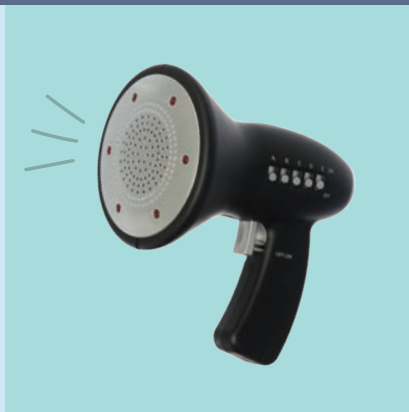

Fancy Pals™ Pet Carrier Display Rack
R1656 24"W x 63"H
Fits approx. 112 pcs.
Header Card: **S0014**

Puppet Display Rack
R1682 20"W x 63"H
Fits approx. 50 pcs.
Header Card: **S0004**

TABLE OF CONTENTS

Active Play 293