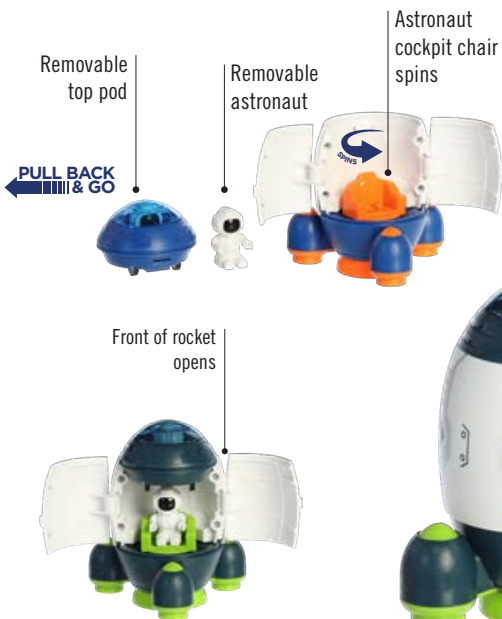

PULL BACK
& GO

Friction Spacecraft
Age 3+
2 Asst. Colors
4.5" T40041

0 92943 40041 2
Display of 12

Friction Space Rover
Age 3+
2 Asst. Colors
3.5" T40042

0 92943 40042 2
Display of 12

Pullback Rocket
Age 3+
2 Asst. Colors
4" T40043