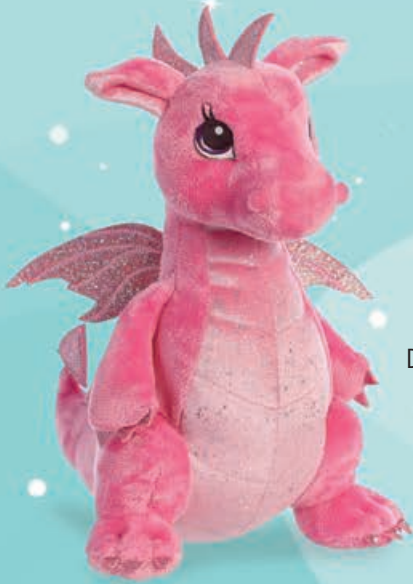

12" styles

WARNING:
CHOKING HAZARD - Small parts.
Not for children under 3 years.

Ages
3+

Larkspur Dragon™
12" 30837

Indigo Dragon™
12" 30839

Dahlia Dragon™
12" 30836

Willow Dragon™
12" 30838

Celestia™
27" 31613