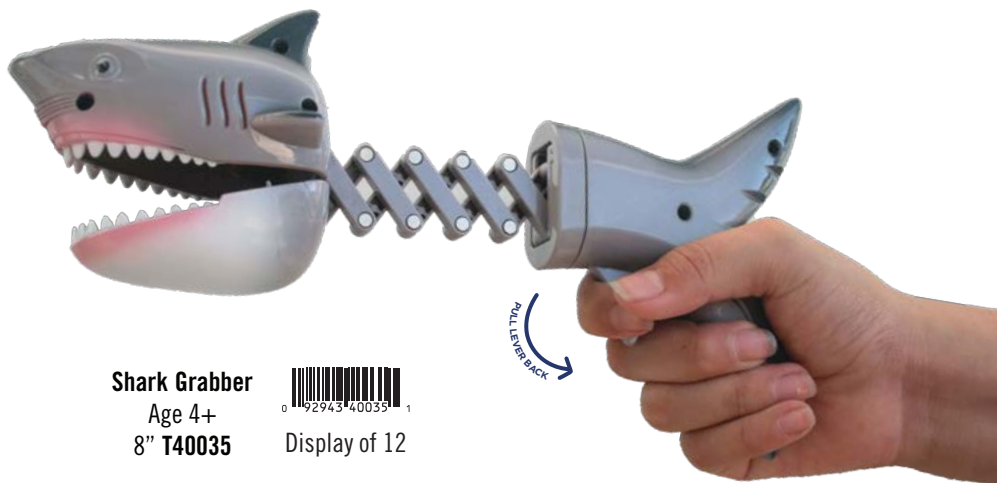

Shark Grabber
Age 4+
8" T40035

0 92943 40035 1
Display of 12

PULL LEVER BACK