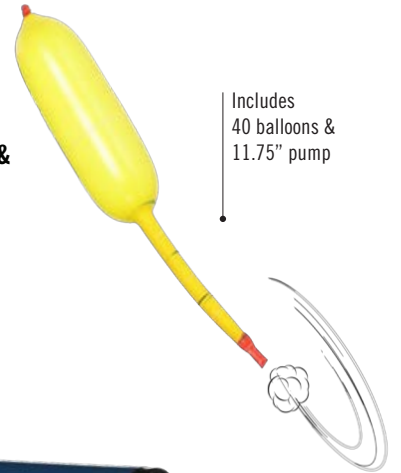

Includes
40 balloons &
11.75" pump