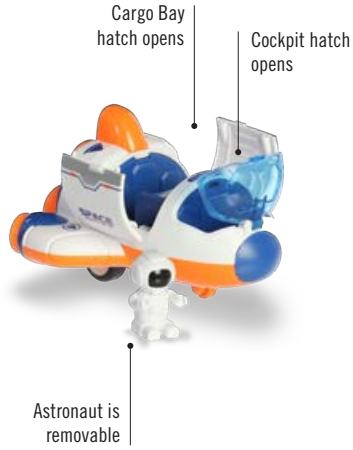

Friction Spacecraft
Age 3+
2 Asst. Colors
4.5" T40041

0 92943 40041 2
Display of 12