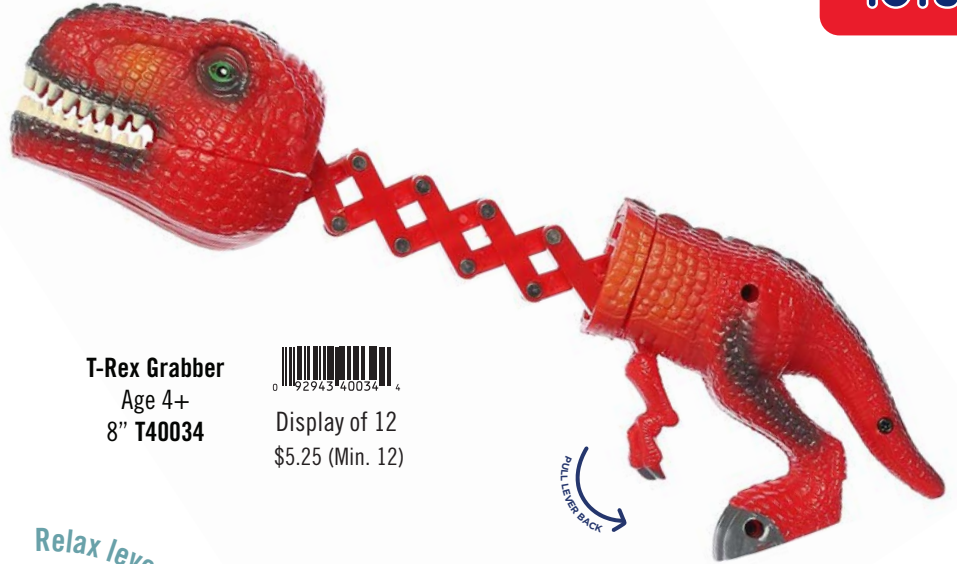

T-Rex Grabber
Age 4+
8" T40034

0 92943 40034 4
Display of 12
$5.25 (Min. 12)

PULL LEVER BACK

Relax lever & mouth opens