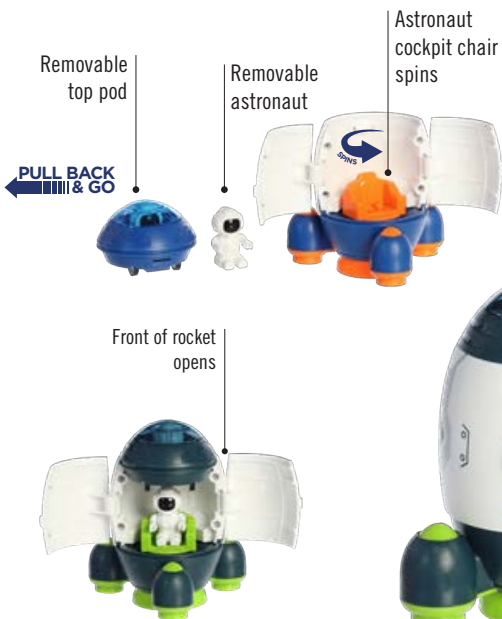

0 92943 40042 2
Display of 12
$5.25 (Min. 12)

Pullback Rocket
Age 3+
2 Asst. Colors
4" T40043