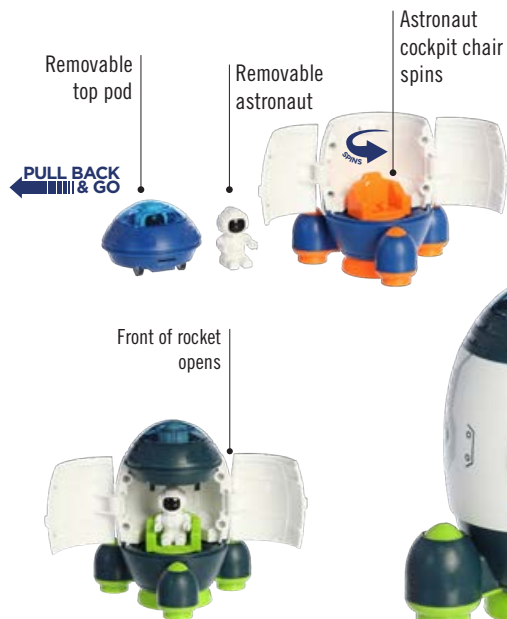

0 92943 40042 2
Display of 12
$5.25 (Min. 12)

Pullback Rocket
Age 3+
2 Asst. Colors
4" T40043