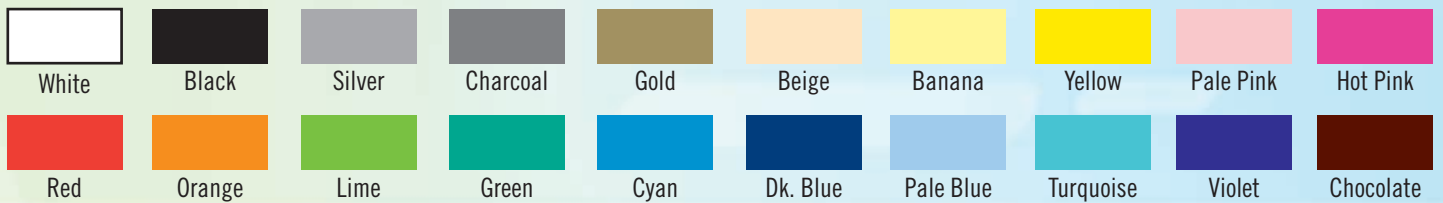

STEP 4 Select thread colors