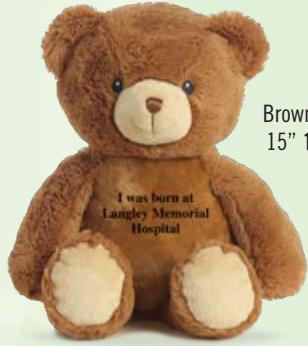

 PLUSH EMBROIDERY  
**\$17.50 ea.**  
 Min. 24 pcs. per style

**B. PLUSH EMBROIDERY PROGRAM** Select a 15" plush below

Brown Bear  
15" 17317

Blue Bear  
15" 17788

Pink Bear  
15" 17789

Lamb  
15" 19970

**C. PLUSH WITH T-SHIRT OR HOODIE**  
**C1. 8" Cuddly Friends**