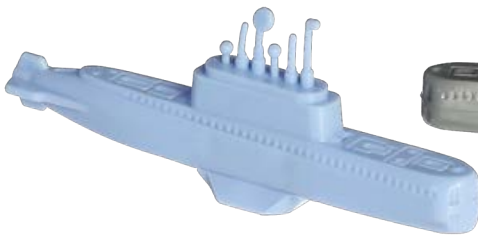

$4.50 (Min. 12)

Includes
6 pens &
3 stencils

$4.50 (Min. 12)

$7.00 (Min. 12)