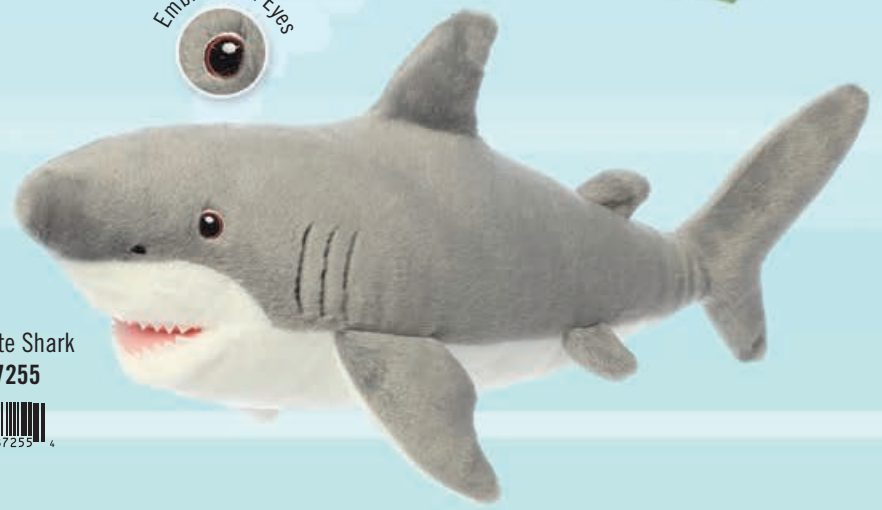

DESTINATION NATION™
$13.75 (Min. 4)