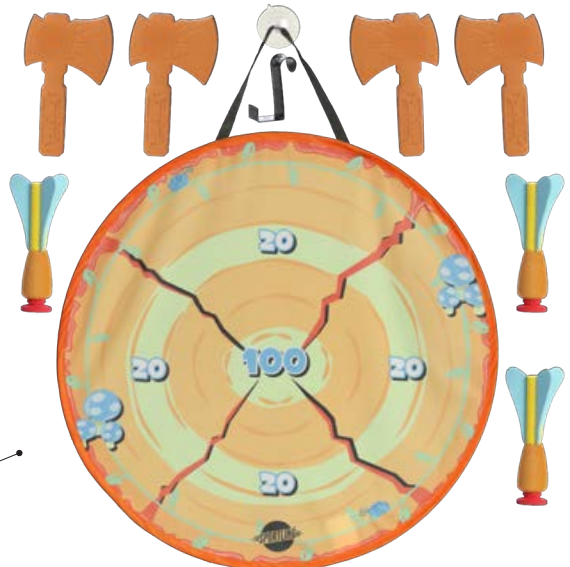

**Axe Throwing & Dart
Combo Set**
Age 5+
T40100

$26.00 (Min. 6)

Includes
target, 4 axes, 3 darts
& reusable bag