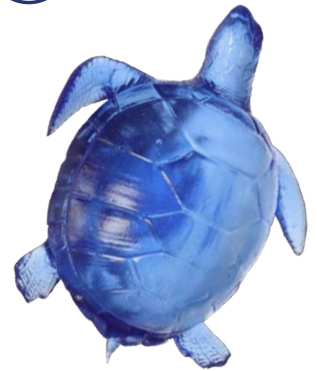

Whale Sugar Squeezy
2 Asst. Colors
Age 3+
3" T40015

0 92943 40015 3
Display of 12
$4.50 (Min. 12)

Sea Turtle Sugar Squeezy
2 Asst. Colors
Age 3+
4" T40016

0 92943 40016 0
Display of 12
$4.50 (Min. 12)

Egg Sugar Squeezy
2 Asst. Color
Age 3+
3" T40017

0 92943 40017 7
Display of 12
$4.50 (Min. 12)

Heart Sugar Squeezy
2 Asst. Color
Age 3+
3" T40018

0 92943 40018 4
Display of 12
$4.50 (Min. 12)