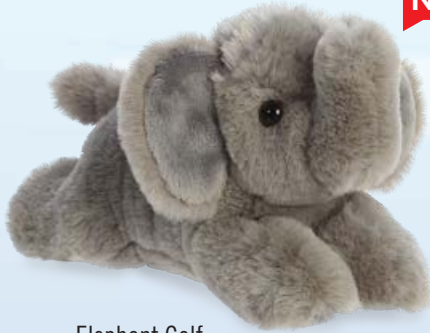

Elephant Calf
8" 31873

NEW