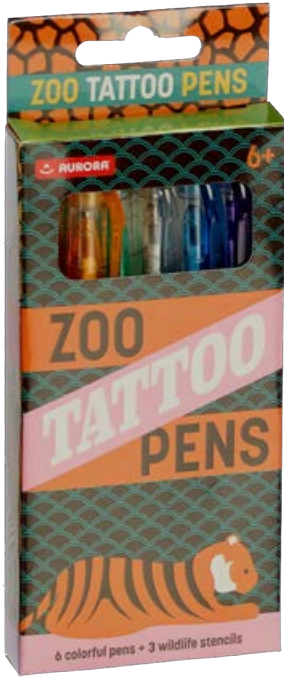

Includes  
5 tops &  
1 wind-up  
handle

**Spinning Tops Stack**  
Age 5+  
7" T40058

0 92943 40058 0  
\$8.75 (Min. 12)

**Giant Spring**  
Age 5+  
5.25" T40057

0 92943 40057 3  
\$13.00 (Min. 6)

Zoo Tattoo Pens  
Age 6+  
T40029