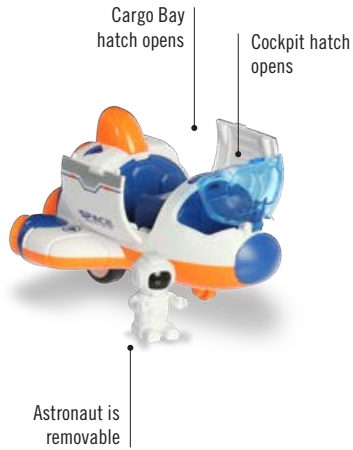

PULL BACK & GO

PUSH LEVER DOWN

**Friction Spacecraft**  
Age 3+  
2 Asst. Colors  
4.5" T40041

0 92943 40041 2  
Display of 12  
\$5.25 (Min. 12)

**Friction Space Rover**  
Age 3+  
2 Asst. Colors  
3.5" T40042