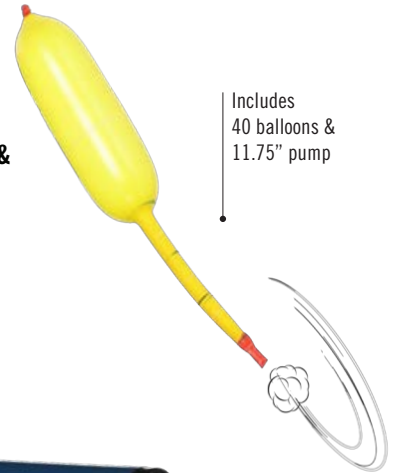

$8.75 (Min. 6)

Includes
40 balloons &
11.75" pump