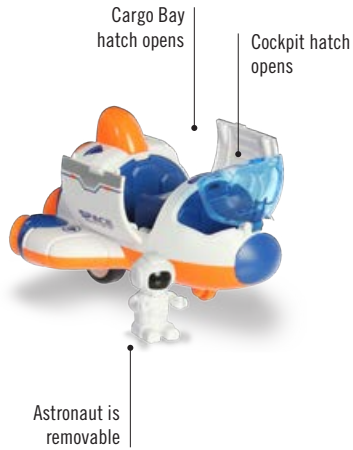

\$8.75 (Min. 12)

Mouth Opens when tail lever is pushed down

PULL BACK & GO

PUSH LEVER DOWN

**Friction Spacecraft**  
Age 3+  
2 Asst. Colors  
4.5" T40041

0 92943 40041 2  
Display of 12  
\$5.25 (Min. 12)