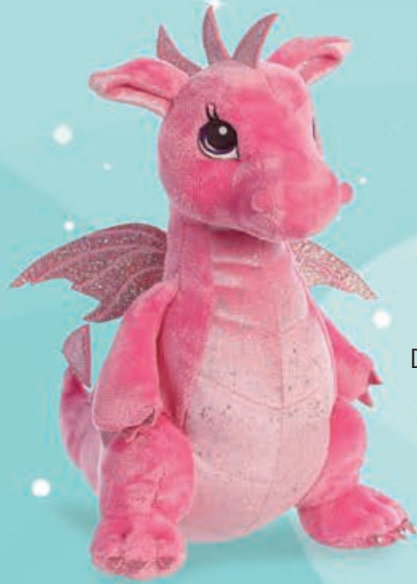

12" styles

**WARNING:**  
CHOKING HAZARD - Small parts.  
Not for children under 3 years.

Ages  
**3+**

12" DRAGON  
\$17.50 (Min. 4)

Larkspur Dragon™  
12" 30837

Indigo Dragon™  
12" 30839

Dahlia Dragon™  
12" 30836