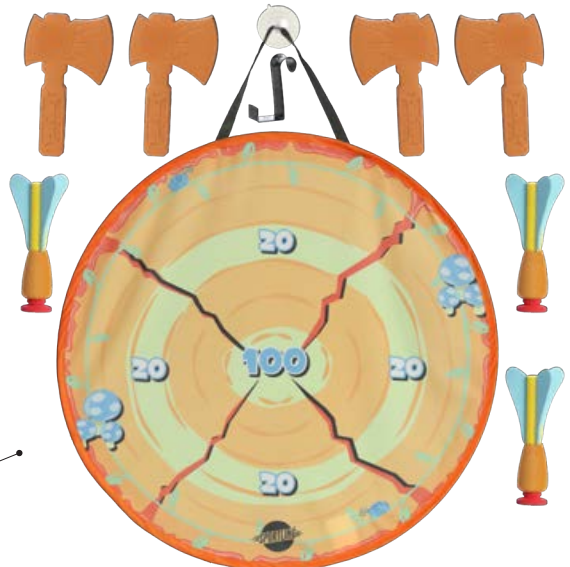

\$22.00 (Min. 6)

**Axe Throwing & Dart  
Combo Set**  
Age 5+  
T40100

\$26.00 (Min. 6)

Includes  
target, 4 axes, 3 darts  
& reusable bag

**Butterfly Net**  
Age 5+  
29" T40066

0 92943 40066 5  
\$8.75 (Min. 6)