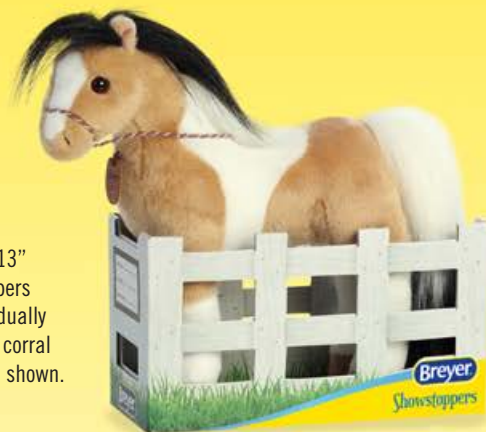

All Showstoppers come with a special Breyer neck tag.

BREYER 13"
SHOWSTOPPERS
$22.00 (Min. 2)

All 12" - 13"
Showstoppers
come individually
packaged in corral
display box as shown.